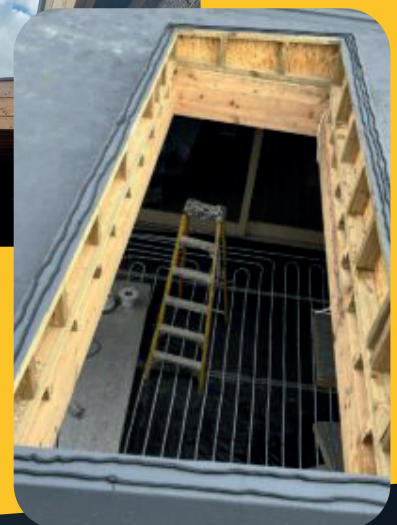

THIS IS **WHOLESALE** .CO.UK

**Custom bespoke sizes on request**

**Toughened Triple glazed**

**FLAT GLASS  
ROOF LANTERN  
TRIPLE GLAZED  
FRAMELESS**

02920 099 098  
sales@thisiswholesale.co.uk  
thisiswholesale.co.uk/lantern